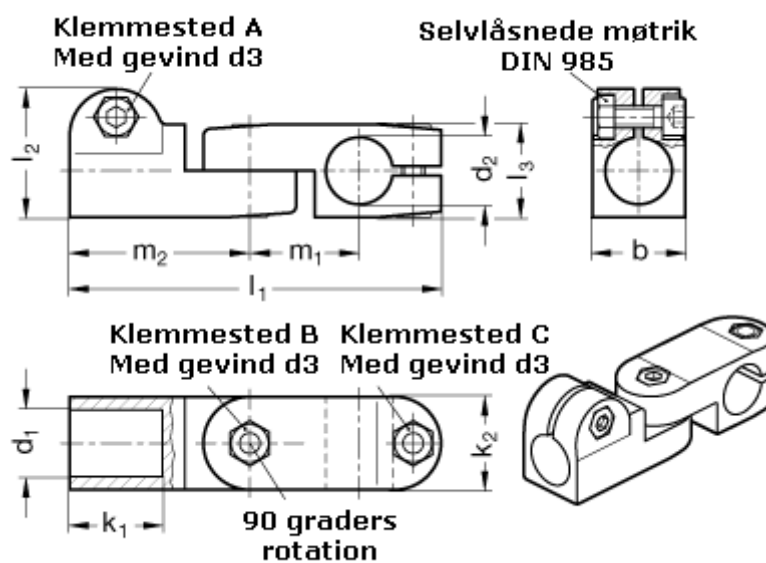

Article number: 20287B18B182BL
Description: E+G swivel clamp
GN287-B18-B18-2-BL

Measures

$b = 25$	$m_1 = 29.5$
$d_1 = B18$	$m_2 = 48.5$
$d_2 = B18$	
$d_3 = M 6$	
$k_1 = 25$	
$k_2 = 25$	
$l_1 = 100$	
$l_2 = 34.5$	